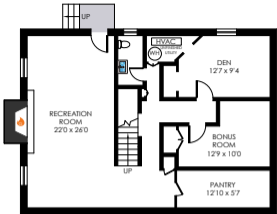

9004 COLESBURY PLACE

FAIRFAX, VA 22301

LOWER LEVEL
7'4 CEILING
1055 SQ. FT.

MAIN LEVEL
8'0 CEILING
1385 SQ. FT.

UPPER LEVEL
7'10 CEILING
1070 SQ. FT.

FLOOR PLANS ARE FOR ILLUSTRATIVE PURPOSES ONLY, ARE NOT TO SCALE AND SHOULD BE VIEWED WITH THIS IN MIND BY ANY PROSPECTIVE PURCHASER.

FINISHED: 3510
UNFINISHED: 365
TOTAL: 3875

LOWER LEVEL

7'4 CEILING

1055 SQ. FT.

UPPER LEVEL
7'10 CEILING
1070 SQ. FT.

MAIN LEVEL
8'0 CEILING
1385 SQ. FT.