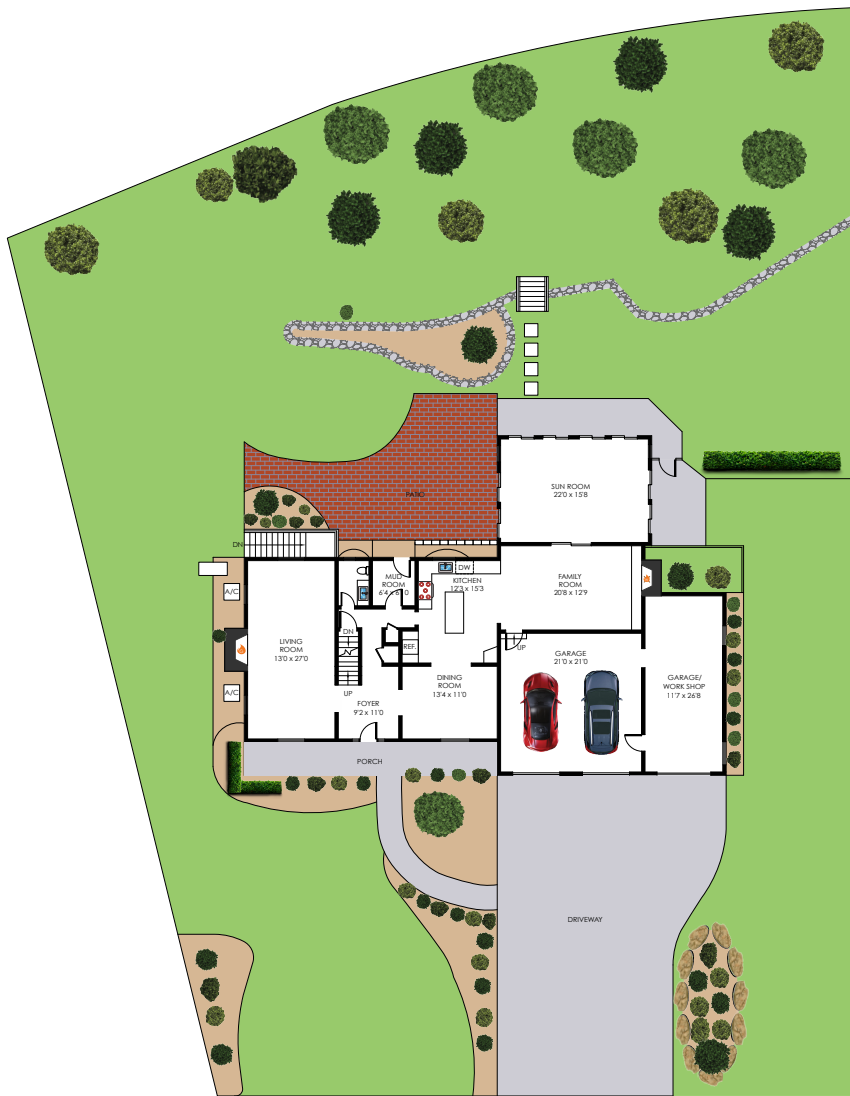

9004 COLESBURY PLACE

FAIRFAX, VA 22301

LOWER LEVEL
7'4 CEILING
1055 SQ. FT.

MAIN LEVEL
8'0 CEILING
1385 SQ. FT.

UPPER LEVEL
7'10 CEILING
1070 SQ. FT.

FLOOR PLANS ARE FOR ILLUSTRATIVE PURPOSES ONLY, ARE NOT TO SCALE AND SHOULD BE VIEWED WITH THIS IN MIND BY ANY PROSPECTIVE PURCHASER.

FINISHED: 3510
UNFINISHED: 365
TOTAL: 3875

LOWER LEVEL

7'4 CEILING

1055 SQ. FT.

UPPER LEVEL
7'10 CEILING
1070 SQ. FT.

MAIN LEVEL
8'0 CEILING
1385 SQ. FT.