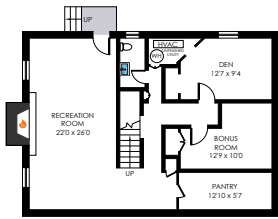

9004 COLESBURY PLACE

FAIRFAX, VA 22301

LOWER LEVEL
7'4 CEILING
1055 SQ. FT.

MAIN LEVEL
8'0 CEILING
1385 SQ. FT.

UPPER LEVEL
7'10 CEILING
1070 SQ. FT.

FLOOR PLANS ARE FOR ILLUSTRATIVE PURPOSES ONLY, ARE NOT TO SCALE AND SHOULD BE VIEWED WITH THIS IN MIND BY ANY PROSPECTIVE PURCHASER.

FINISHED: 3510
UNFINISHED: 365
TOTAL: 3875

LOWER LEVEL

7'4 CEILING

1055 SQ. FT.

UPPER LEVEL
7'10 CEILING
1070 SQ. FT.

MAIN LEVEL
8'0 CEILING
1385 SQ. FT.