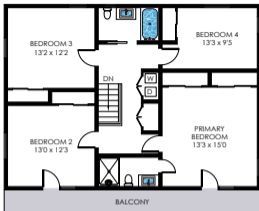

9004 COLESBURY PLACE

FAIRFAX, VA 22301

LOWER LEVEL
7'4 CEILING
1055 SQ. FT.

MAIN LEVEL
8'0 CEILING
1385 SQ. FT.

UPPER LEVEL
7'10 CEILING
1070 SQ. FT.

FLOOR PLANS ARE FOR ILLUSTRATIVE PURPOSES ONLY, ARE NOT TO SCALE AND SHOULD BE VIEWED WITH THIS IN MIND BY ANY PROSPECTIVE PURCHASER.

FINISHED: 3510
UNFINISHED: 365
TOTAL: 3875

LOWER LEVEL

7'4 CEILING

1055 SQ. FT.

UPPER LEVEL
7'10 CEILING
1070 SQ. FT.

MAIN LEVEL
8'0 CEILING
1385 SQ. FT.