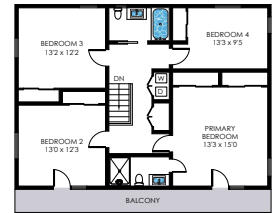

9004 COLESBURY PLACE

FAIRFAX, VA 22301

LOWER LEVEL
7'4 CEILING
1055 SQ. FT.

MAIN LEVEL
8'0 CEILING
1385 SQ. FT.

UPPER LEVEL
7'10 CEILING
1070 SQ. FT.

FLOOR PLANS ARE FOR ILLUSTRATIVE PURPOSES ONLY, ARE NOT TO SCALE AND SHOULD BE VIEWED WITH THIS IN MIND BY ANY PROSPECTIVE PURCHASER.

FINISHED: 3510
UNFINISHED: 365
TOTAL: 3875

LOWER LEVEL

7'4 CEILING

1055 SQ. FT.

UPPER LEVEL
7'10 CEILING
1070 SQ. FT.

MAIN LEVEL
8'0 CEILING
1385 SQ. FT.